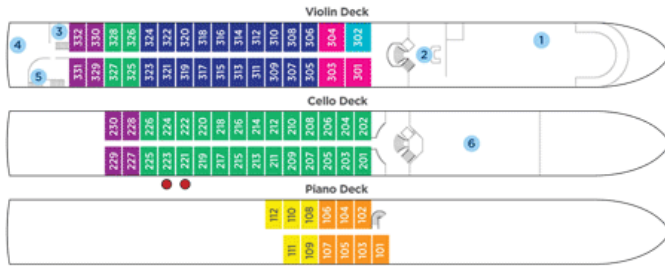

Built in 2009 in the Netherlands
 Length 360 ft., width 38
 Crew 41 (European)
 Staterooms 71, suites 3
 Registry Switzerland, homeport Basel

Deckplan:

Europe's rivers & castles - 8 days
 Luxemburg - Nürnberg

Tell a friend:

Send this URL

Categories

Comfort	
Comfort Plus	
Premium	
Premium Plus	
Deluxe	

For a larger deck plan please visit www.AmaWaterways.com

	Suite Violin Deck French Balcony - 255 sq. ft.
	Cat. A+ Violin Deck French Balcony - 225 sq. ft.
	Cat. A Violin Deck French Balcony - 170 sq. ft.
	Cat. B Violin & Cello Deck French Balcony - 170 sq. ft.
	Cat. C Violin & Cello Deck French Balcony - 170 sq. ft.
	Cat. D Piano Deck Fixed Windows - 170 sq. ft.
	Cat. E Piano Deck Fixed Window - 170 sq. ft.
	Single Cello Deck French Balcony - 140 sq. ft.

Deck Plan

- 1 Main Lounge
- 2 Reception
- 3 Massage & Hair Salon
- 4 The Chef's Table restaurant
- 5 Fitness Room
- 6 Main Restaurant

Technical Data

Built: AmaLyra - 2009
 AmaDolce - 2009
 AmaDante - 2008
 Length: 360 ft.
 Width: 38 ft.
 Crew: 41
 Staterooms: 74
 Passengers: 146
 Registry: Switzerland