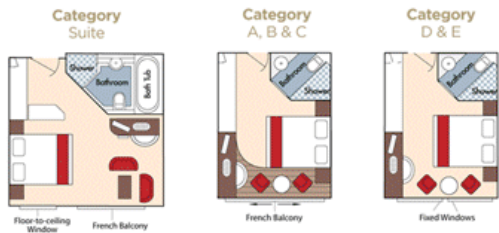

Tell a friend:

Send this URL

Categories

Comfort	
Comfort Plus	
Premium	
Premium Plus	
Deluxe	

For a larger deck plan please visit www.AmaWaterways.com

	Suite Violin Deck French Balcony - 255 sq. ft.
	Cat. A+ Violin Deck French Balcony - 225 sq. ft.
	Cat. A Violin Deck French Balcony - 170 sq. ft.
	Cat. B Violin & Cello Deck French Balcony - 170 sq. ft.
	Cat. C Violin & Cello Deck French Balcony - 170 sq. ft.
	Cat. D Piano Deck Fixed Windows - 170 sq. ft.
	Cat. E Piano Deck Fixed Window - 170 sq. ft.
	Single Cello Deck French Balcony - 140 sq. ft.

Deck Plan

- 1 Main Lounge
- 2 Reception
- 3 Massage & Hair Salon
- 4 The Chef's Table restaurant
- 5 Fitness Room
- 6 Main Restaurant

Technical Data

Built: AmaLyra - 2009
 AmaDolce - 2009
 AmaDante - 2008
 Length: 360 ft.
 Width: 38 ft.
 Crew: 41
 Staterooms: 74
 Passengers: 146
 Registry: Switzerland