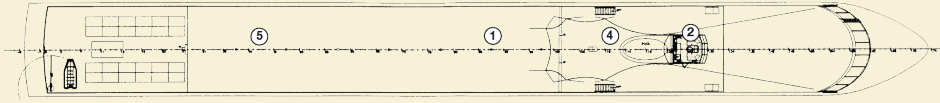

# MS AMADEUS CLASSIC

SUN DECK

MOZART-DECK

STRAUSS-DECK

HAYDN-DECK

DECKPLAN: 1 Sun Deck with deck chairs - 2 Fun-Pool - 3 Navigation Bridge - 4 Lido-Bar - 5 Chess Board - 6 Panorama-Restaurant  
7 Panorama-Bar - 8 Hairdresser - 9 Bord Shop - 10 Amadeus-Club with Email-Station - 11 Reception - 12 Fitness Room

## CHOOSE YOUR CABIN

Deck	Category	Size	Window/French Balconies	to open
Mozart-Deck	4 Amadeus-Suiten	22 m <sup>2</sup>	French Balconies	yes
	17 Cabin	15 m <sup>2</sup>	French Balconies	yes
Strauss-Deck	24 Cabin	15 m <sup>2</sup>	French Balconies	yes
	7 Cabin	15 m <sup>2</sup>	Window	yes
Haydn-Deck	21 Cabin	15 m <sup>2</sup>	Window	no

## TECHNICAL DATA:

Built: 2001  
Draught: 1,30 m  
Height above water: 5,85 m  
Length: 110 m  
Breadth: 11,40 m  
Speed: 25 km/h  
Topnnage: 1.566 t  
Crew members: ca. 40  
Cabins/Suites: 69/4

Amadeus-Suite Mozart-Deck