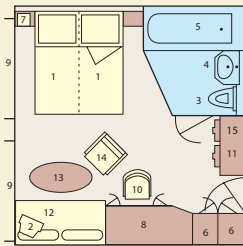

# MS AMADEUS CLASSIC

SUN DECK

MOZART-DECK

STRAUSS-DECK

HAYDN-DECK

DECKPLAN: 1 Sun Deck with deck chairs - 2 Fun-Pool - 3 Navigation Bridge - 4 Lido-Bar - 5 Chess Board - 6 Panorama-Restaurant  
7 Panorama-Bar - 8 Hairdresser - 9 Bord Shop - 10 Amadeus-Club with Email-Station - 11 Reception - 12 Fitness Room

## CHOOSE YOUR CABIN

Deck	Category	Size	Window/French Balconies	to open
Mozart-Deck	4 Amadeus-Suiten	22 m <sup>2</sup>	French Balconies	yes
	17 Cabin	15 m <sup>2</sup>	French Balconies	yes
Strauss-Deck	24 Cabin	15 m <sup>2</sup>	French Balconies	yes
	7 Cabin	15 m <sup>2</sup>	Window	yes
Haydn-Deck	21 Cabin	15 m <sup>2</sup>	Window	no

- Amadeus-Suite - Mozart-Deck
- A-1 - Mozart-Deck
- B-1 - Strauss-Deck
- B-4 - Strauss-Deck
- C-1 - Haydn-Deck

CABINE (161 Sq.ft.): 1 Bed - 2 TV  
3 Toilet - 4 Wash basin - 5 Shower  
6 Cabinet - 7 Telephone  
8 Writing Desk - 9 Window facade  
10 Chair - 11 Safe

AMADEUS-SUITE (236 Sq.ft.):  
1 Bed - 2 TV - 3 Toilet  
4 Wash basin - 5 Bath-tub  
6 Cabinet - 7 Telephone  
8 Writing Desk - 9 Window - 10 Chair  
11 Minibar - 12 Sofa bed - 13 Table  
14 Armchair - 15 Safe