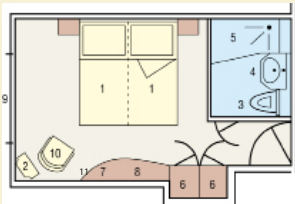

# MS AMADEUS CLASSIC

SUN DECK

MOZART-DECK

STRAUSS-DECK

HAYDN-DECK

DECKPLAN: 1 Sun Deck with deck chairs - 2 Fun-Pool - 3 Navigation Bridge - 4 Lido-Bar - 5 Chess Board - 6 Panorama-Restaurant  
7 Panorama-Bar - 8 Hairdresser - 9 Bord Shop - 10 Amadeus-Club with Email-Station - 11 Reception - 12 Fitness Room

## CHOOSE YOUR CABIN

Deck	Category	Size	Window/French Balconies	to open
Mozart-Deck	4 Amadeus-Suiten	22 m <sup>2</sup>	French Balconies	yes
	17 Cabin	15 m <sup>2</sup>	French Balconies	yes
Strauss-Deck	24 Cabin	15 m <sup>2</sup>	French Balconies	yes
	7 Cabin	15 m <sup>2</sup>	Window	yes
Haydn-Deck	21 Cabin	15 m <sup>2</sup>	Window	no

- Amadeus-Suite - Mozart-Deck
- A-1 - Mozart-Deck
- B-1 - Strauss-Deck
- B-4 - Strauss-Deck
- C-1 - Haydn-Deck

CABINE (161 Sq.ft.): 1 Bed - 2 TV  
3 Toilet - 4 Wash basin - 5 Shower  
6 Cabinet - 7 Telephone  
8 Writing Desk - 9 Window facade  
10 Chair - 11 Safe

AMADEUS-SUITE (236 Sq.ft.):  
1 Bed - 2 TV - 3 Toilet  
4 Wash basin - 5 Bath-tub  
6 Cabinet - 7 Telephone  
8 Writing Desk - 9 Window - 10 Chair  
11 Minibar - 12 Sofa bed - 13 Table  
14 Armchair - 15 Safe