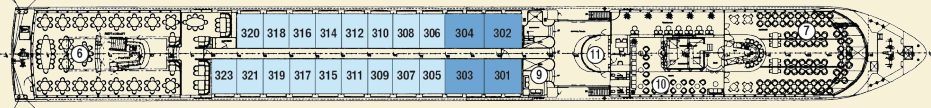

## SUN DECK

## MOZART-DECK

### TECHNICAL DATA:

Built in: 2003  
Draught: 1,30 m  
Height above water: 5,85 m  
Length: 110 m  
Breadth: 11,40 m  
Speed: 25 km/h  
Tonnage: 1.566 t  
Crew members: ca. 40  
Cabins/Suites: 69/4