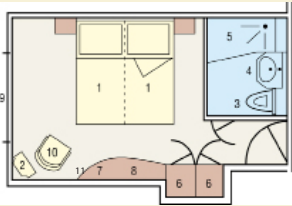

## HAYDN-DECK

DECKPLAN: 1 Sun Deck with deck chairs - 2 Fun-Pool - 3 Navigation Bridge - 4 Lido-Bar - 5 Chess-Board - 6 Panorama-Restaurant  
7 Panorama-Bar - 8 Hairdresser - 9 Bord Shop - 10 Amadeus-Club with Internet café - 11 Reception - 12 Fitness Room

### CHOOSE YOUR CABIN

Deck	Category	Size	Windows/French Balconies	to open
Mozart-Deck	4 Amadeus-Suite	22 m <sup>2</sup>	French Balcony	yes
	17 Cabin	15 m <sup>2</sup>	French Balcony	yes
Strauss-Deck	22 Cabin	15 m <sup>2</sup>	Panoramic Windows	yes
	5 Cabin	15 m <sup>2</sup>	Panoramic Windows (B-4)	no
Haydn-Deck	25 Cabin	15 m <sup>2</sup>	Winows	no

- Amadeus-Suite - Mozart-Deck
- A-1 - Mozart-Deck
- B-1 - Strauss-Deck
- B-4 - Strauss-Deck
- C-1 - Haydn-Deck
- C-4 - Haydn-Deck

CABIN (15 m<sup>2</sup>): 1 Bed - 2 TV - 3 Toilet  
4 Wash basin - 5 Shower - 6 Cabinet  
7 Telephone - 8 Writing Desk  
9 Window - 10 Chair - 11 Safe

AMADEUS-SUITE (236 Sq.ft.):  
1 Bed - 2 TV - 3 Toilet  
4 Wash basin - 5 Bath-tub  
6 Cabinet - 7 Telephone  
8 Writing Desk - 9 Window  
10 Chair - 11 Minibar - 12 Sofa bed  
13 Table - 14 Armchair - 15 Safe