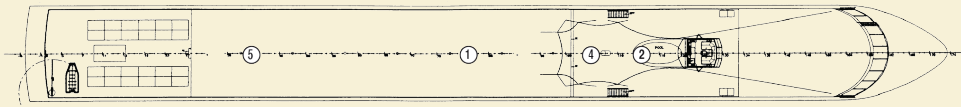

MS AMADEUS SYMPHONY

SUN DECK

MOZART-DECK

STRAUSS-DECK

HAYDN-DECK

DECKPLAN: 1 Sun Deck with deck chairs - 2 Fun-Pool - 3 Navigation Bridge - 4 Lido-Bar - 5 Chess-Board - 6 Panorama-Restaurant
7 Panorama-Bar - 8 Hairdresser - 9 Bord Shop - 10 Amadeus-Club with Internet café - 11 Reception - 12 Fitness Room

CHOOSE YOUR CABIN

Deck	Category	Size	Windows/French Balconies	to open
Mozart-Deck	4 Amadeus-Suite	22 m²	French Balcony	yes
	17 Cabin	15 m²	French Balcony	yes
Strauss-Deck	22 Cabin	15 m²	Panoramic Windows	yes
	5 Cabin	15 m²	Panoramic Windows (B-4)	no
Haydn-Deck	25 Cabin	15 m²	Winows	no

- Amadeus-Suite - Mozart-Deck
- A-1 - Mozart-Deck
- B-1 - Strauss-Deck
- B-4 - Strauss-Deck
- C-1 - Haydn-Deck
- C-4 - Haydn-Deck

CABIN (15 m²): 1 Bed - 2 TV - 3 Toilet
4 Wash basin - 5 Shower - 6 Cabinet
7 Telephone - 8 Writing Desk
9 Window - 10 Chair - 11 Safe

AMADEUS-SUITE (236 Sq.ft.):
1 Bed - 2 TV - 3 Toilet
4 Wash basin - 5 Bath-tub
6 Cabinet - 7 Telephone
8 Writing Desk - 9 Window
10 Chair - 11 Minibar - 12 Sofa bed
13 Table - 14 Armchair - 15 Safe

TECHNICAL DATA:

Built in: 2003
Draught: 1,30 m
Height above water: 5,85 m
Length: 110 m
Breadth: 11,40 m
Speed: 25 km/h
Tonnage: 1.566 t
Crew members: ca. 40
Cabins/Suites: 69/4