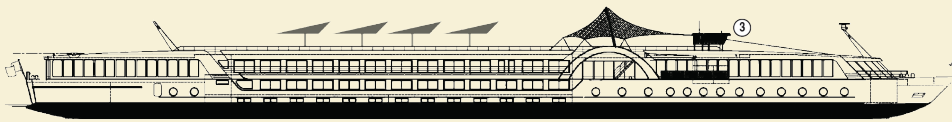

## SUN DECK

## MOZART-DECK

### TECHNICAL DATA:

Built in: 2003  
Draught: 1,30 m  
Height above water: 5,85 m  
Length: 110 m  
Breadth: 11,40 m  
Speed: 25 km/h  
Tonnage: 1.566 t  
Crew members: ca. 40  
Cabins/Suites: 69/4