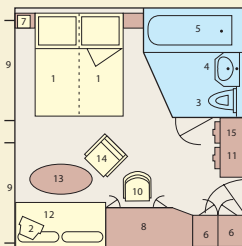

## HAYDN-DECK

DECKPLAN: 1 Sun Deck with deck chairs - 2 Fun-Pool - 3 Navigation Bridge - 4 Lido-Bar - 5 Chess-Board - 6 Panorama-Restaurant  
7 Panorama-Bar - 8 Hairdresser - 9 Bord Shop - 10 Amadeus-Club with Internet café - 11 Reception - 12 Fitness Room

### CHOOSE YOUR CABIN

Deck	Category	Size	Windows/French Balconies	to open
Mozart-Deck	4 Amadeus-Suite	22 m <sup>2</sup>	French Balcony	yes
	17 Cabin	15 m <sup>2</sup>	French Balcony	yes
Strauss-Deck	22 Cabin	15 m <sup>2</sup>	Panoramic Windows	yes
	5 Cabin	15 m <sup>2</sup>	Panoramic Windows (B-4)	no
Haydn-Deck	25 Cabin	15 m <sup>2</sup>	Winows	no

- Amadeus-Suite - Mozart-Deck
- A-1 - Mozart-Deck
- B-1 - Strauss-Deck
- B-4 - Strauss-Deck
- C-1 - Haydn-Deck
- C-4 - Haydn-Deck

CABIN (15 m<sup>2</sup>): 1 Bed - 2 TV - 3 Toilet  
4 Wash basin - 5 Shower - 6 Cabinet  
7 Telephone - 8 Writing Desk  
9 Window - 10 Chair - 11 Safe

AMADEUS-SUITE (236 Sq.ft.):  
1 Bed - 2 TV - 3 Toilet  
4 Wash basin - 5 Bath-tub  
6 Cabinet - 7 Telephone  
8 Writing Desk - 9 Window  
10 Chair - 11 Minibar - 12 Sofa bed  
13 Table - 14 Armchair - 15 Safe