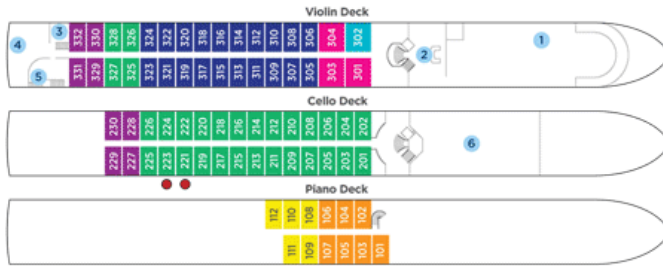

Built in 2009 in the Netherlands  
 Length 360 ft., width 38 ft.  
 Crew 41 (European)  
 Staterooms 71, suites 3  
 Registry Switzerland, homeport Basel

### Deckplan:

Europe's rivers & castles - 8 days  
 Luxemburg - Nürnberg

Tell a friend:

 Send this URL

 Print this page

 [Download this page in pdf](#)

Categories

Comfort	
Comfort Plus	
Premium	
Premium Plus	
Deluxe	

For a larger deck plan please visit [www.AmaWaterways.com](http://www.AmaWaterways.com)

	<b>Suite</b> Violin Deck French Balcony - 255 sq. ft.
	<b>Cat. A+</b> Violin Deck French Balcony - 225 sq. ft.
	<b>Cat. A</b> Violin Deck French Balcony - 170 sq. ft.
	<b>Cat. B</b> Violin & Cello Deck French Balcony - 170 sq. ft.
	<b>Cat. C</b> Violin & Cello Deck French Balcony - 170 sq. ft.
	<b>Cat. D</b> Piano Deck Fixed Windows - 170 sq. ft.
	<b>Cat. E</b> Piano Deck Fixed Window - 170 sq. ft.
	<b>Single</b> Cello Deck French Balcony - 140 sq. ft.

**Deck Plan**

- 1 Main Lounge
- 2 Reception
- 3 Massage & Hair Salon
- 4 The Chef's Table restaurant
- 5 Fitness Room
- 6 Main Restaurant

**Technical Data**

Built: Amalysa - 2009  
 AmaDolce - 2009  
 AmaDante - 2008  
 Length: 360 ft.  
 Width: 38 ft.  
 Crew: 41  
 Staterooms: 74  
 Passengers: 146  
 Registry: Switzerland