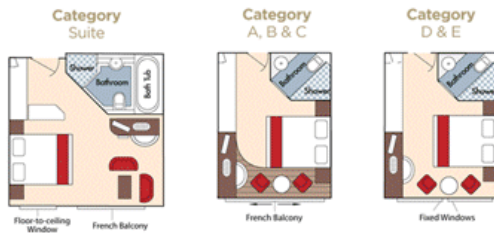

For a larger deck plan please visit [www.AmaWaterways.com](http://www.AmaWaterways.com)

	<b>Suite</b> Violin Deck French Balcony - 255 sq. ft.
	<b>Cat. A+</b> Violin Deck French Balcony - 225 sq. ft.
	<b>Cat. A</b> Violin Deck French Balcony - 170 sq. ft.
	<b>Cat. B</b> Violin & Cello Deck French Balcony - 170 sq. ft.
	<b>Cat. C</b> Violin & Cello Deck French Balcony - 170 sq. ft.
	<b>Cat. D</b> Piano Deck Fixed Windows - 170 sq. ft.
	<b>Cat. E</b> Piano Deck Fixed Window - 170 sq. ft.
	<b>Single</b> Cello Deck French Balcony - 140 sq. ft.

**Deck Plan**

- 1 Main Lounge
- 2 Reception
- 3 Massage & Hair Salon
- 4 The Chef's Table restaurant
- 5 Fitness Room
- 6 Main Restaurant

**Technical Data**

Built: Amalysa - 2009  
 AmaDolce - 2009  
 AmaDante - 2008  
 Length: 360 ft.  
 Width: 38 ft.  
 Crew: 41  
 Staterooms: 74  
 Passengers: 146  
 Registry: Switzerland