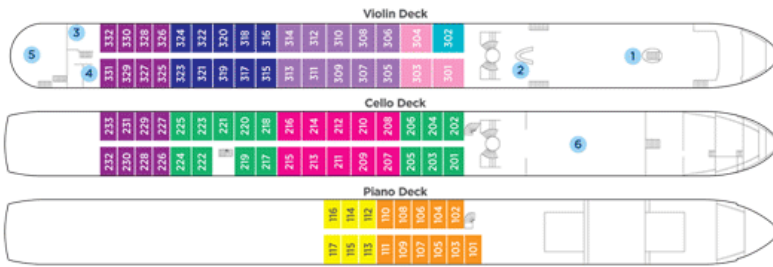

The AmaSonata is a sister ship to the AmaCerto and features the most advanced design of any river cruise vessel currently in operation. Our exclusive Twin Balconies are available in most staterooms, which measure a spacious 210-235 sq. feet, with four suites measuring 300 sq. feet. Passengers will enjoy gourmet dining with free-flowing fine wines at multiple onboard dining venues; a heated sun deck swimming pool with a 'swim-up' bar; fitness center and spa; complimentary ship-wide Wi-Fi and in-room Internet and Infotainment; and a fleet of bicycles carried onboard for passengers to enjoy on their own or on guided bike tours.

Built in 2014 in the Netherlands  
 Length 443 ft., width 38 ft.  
 Crew 49 (European)  
 Staterooms 79, suites 3  
 Registry Switzerland, homeport Basel

### Deckplan:

Enchanting Rhine - 8 days  
 Amsterdam - Köln -Basel

Melodies of the Danube - 8 days  
 Budapest - Bratislave - Wenen ...

Romantic Danube - 8 days  
 Passau - Wenen - Budapest ...

Tell a friend:

 Send this URL

 Print this page

 [Download this page in pdf](#)

Categories

Comfort	
Comfort Plus	
Premium	
Premium Plus	
Deluxe	

For a larger deck plan please visit [www.AmaWaterways.com](http://www.AmaWaterways.com)