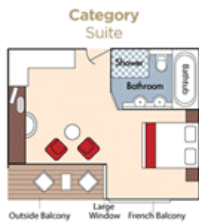

## Amawaterways AmaSonata

This 164-passenger vessel boasts spacious staterooms with our exclusive Twin balconies, a choice of dining venues, a heated pool with swim-up bar, in-room internet access and more.

The AmaSonata is a sister ship to the AmaCerto and features the most advanced design of any river cruise vessel currently in operation. Our exclusive Twin Balconies are available in most staterooms, which measure a spacious 210-235 sq. feet, with four suites measuring 300 sq. feet. Passengers will enjoy gourmet dining with free-flowing fine wines at multiple onboard dining venues; a heated sun deck swimming pool with a 'swim-up' bar; fitness center and spa; complimentary ship-wide Wi-Fi and in-room Internet and Infotainment; and a fleet of bicycles carried onboard for passengers to enjoy on their own or on guided bike tours.

<b>Suite</b>	Violin Deck French & Outside Balcony - 300 sq. ft.
<b>Cat. AA+</b>	Violin Deck French & Outside Balcony - 290 sq. ft.
<b>Cat. AA</b>	Violin Deck French & Outside Balcony - 235 sq. ft.
<b>Cat. AB</b>	Cello Deck French & Outside Balcony - 235 sq. ft.
<b>Cat. BA</b>	Violin Deck French & Outside Balcony - 210 sq. ft.
<b>Cat. BB</b>	Cello Deck French & Outside Balcony - 210 sq. ft.
<b>Cat. C</b>	Violin & Cello Deck French Balcony - 170 sq. ft.
<b>Cat. D</b>	Piano Deck Fixed Window - 160 sq. ft.
<b>Cat. E</b>	Piano Deck Fixed Window - 160 sq. ft.

Note: Cat. AA+ stateroom has a modified layout

Deck Plan

- 1 Main Lounge
- 2 Reception
- 3 Fitness Room
- 4 Massage & Hair Salon
- 5 The Chef's Table restaurant
- 6 Main Restaurant

Technical Data

Built: AmaVista, AmaSerena - 2015  
 AmaSonata, AmaReina - 2014  
 AmaPrima - 2013  
 AmaCerto - 2012  
 Length: 44.3 ft.  
 Width: 38 ft.  
 Crew: 49  
 Staterooms: 82  
 Passengers: 164  
 Registry: Switzerland